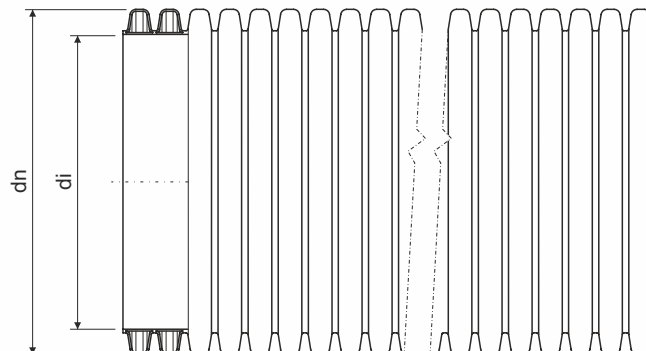

**KOPODUR®**

product description: halogen-free rigid double-coated pipe designed for mechanical protection of all kinds of power and data wiring, installed under the ground

the pipe is available in form of a bar, the coupling is put on one end of it

the connection is sealed dust/sand resistant

when using a sealing ring, the protection class is IP 67

in case of mechanical compaction of layers above the protector, take care not to exceed the value of the load capacity of the protector - see catalogue PIPE PROTECTORS

NO: anilin, chlorinated hydrocarbons, tetrachlorocarbon

item number	dn outer Ø (mm)	di min. inner Ø (mm)	length (m)	weight 1 pc = 6 m (kg)	package (m)	package dimension (cm)	colour	comment
<b>KD 09040_BC</b>	40	32	6	1,1	432	45x45x605	red	to order
<b>KD 09050_BC</b>	50	41	6	1,2	360	82x66x605	red	
<b>KD 09050_CC</b>	50	41	6	1,2	360	82x66x605	blue	
<b>KD 09050_FC</b>	50	41	6	1,2	360	82x66x605	black	to order
<b>KD 09063_BC</b>	63	52	6	1,5	312	80x52x605	red	
<b>KD 09075_BC</b>	75	61	6	2,0	312	104x88x607	red	
<b>KD 09075_CC</b>	75	61	6	2,0	312	104x88x607	blue	
<b>KD 09090_BC</b>	90	75	6	2,5	312	120x76x607	red	
<b>KD 09110_BC</b>	110	94	6	3,5	462	110x97x610	red	
<b>KD 09110_CC</b>	110	94	6	3,5	216	84x67x610	blue	
<b>KD 09110_FC</b>	110	94	6	3,5	216	84x67x610	black	
<b>KD 09125_BC</b>	125	108	6	4,7	306	121x74x610	red	to order
<b>KD 09160_BC</b>	160	136	6	6,7	198	122x77x610	red	
<b>KD 09160_CC</b>	160	136	6	6,7	198	122x77x610	blue	
<b>KD 09160_FC</b>	160	136	6	6,7	198	122x77x610	black	
<b>KD 09200_BC</b>	200	176	6	8,9	120	122x74x615	red	
<b>KD 09200_FC</b>	200	176	6	8,9	162	122x74x615	black	