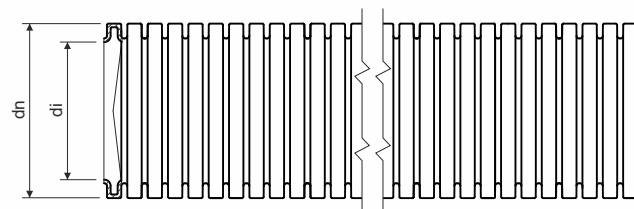

## product description:

the pipes are intended for installation to the distribution of low voltage  
for surface installation into or under parget  
suitable for mounting into hollow walls, plaster walls and ceilings  
possibility to install in places with risk of flammable gases and vapor – danger zone 2  
possibility to install in places with explosive risk of dust – danger zone 22